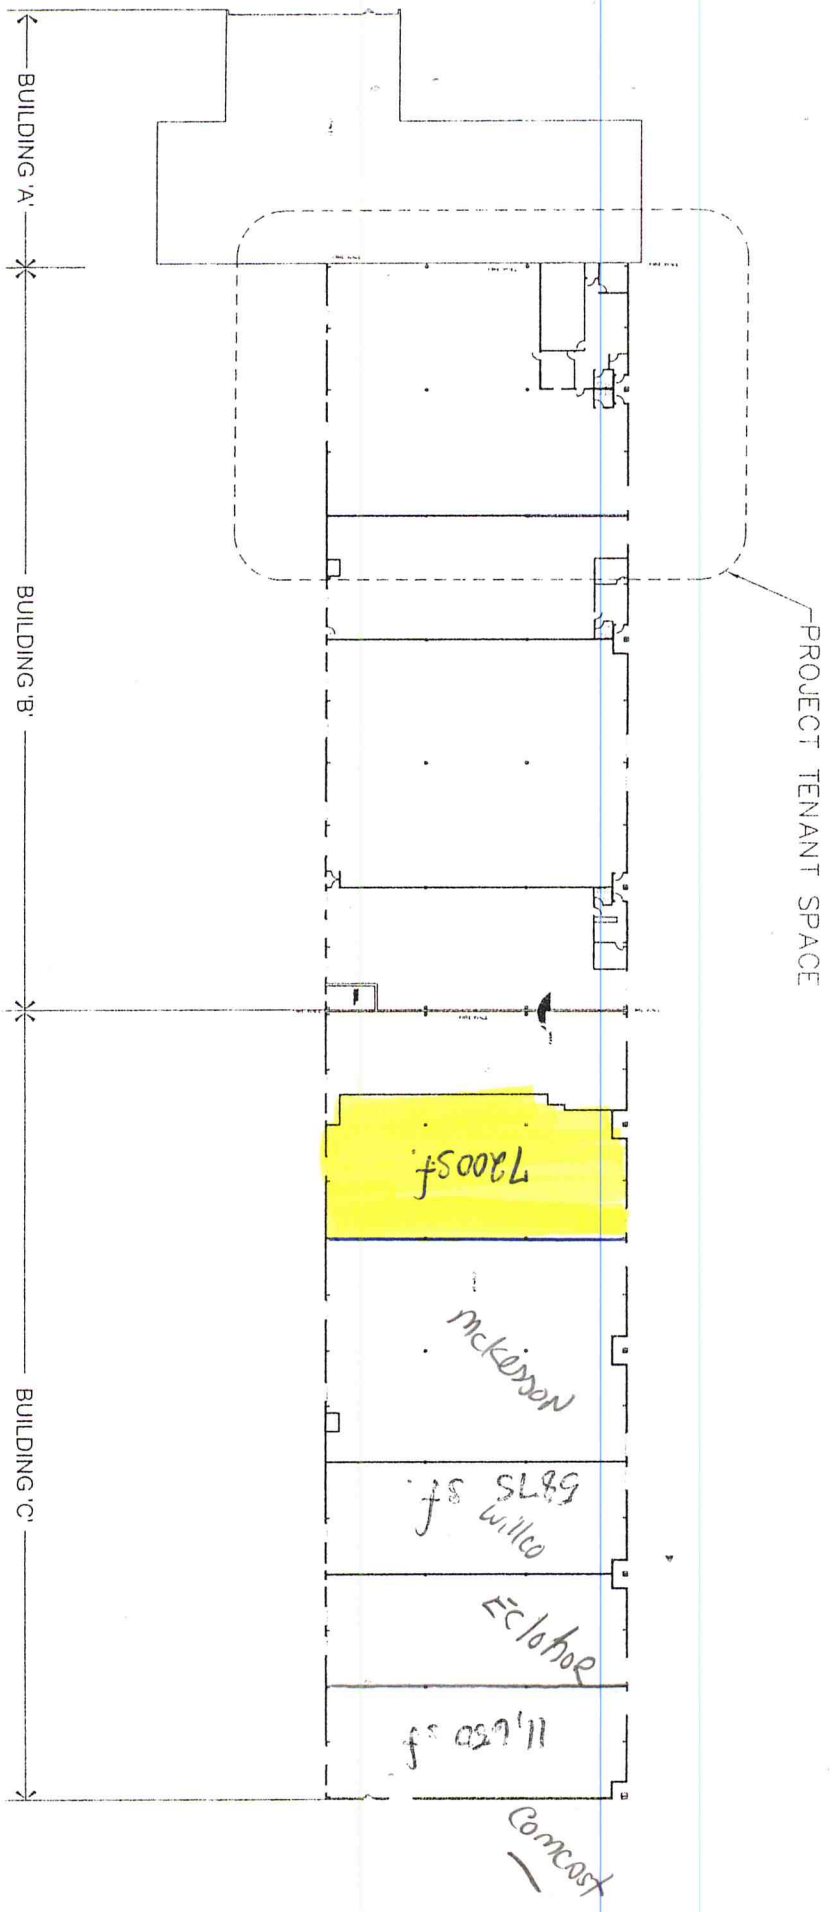

283 STATE ST. UNIT #7

Exhibit A

STATE STREET
↑

Blue Monster LLC
± 7200 SF.

MCKESSON

CONCOURSE
↓

10' high x 8' wide
handing
Dock at
Level 2

Office
119.81
Bath Room
95
92

8/30/17

Blue Monster, LLC

285 State St

North Haven Ct 06473

Exhibit A

KEY PLAN

1/32" = 1'-0"